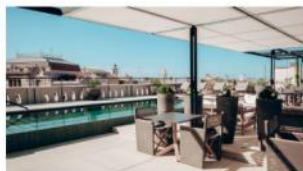

Teilen Sie diesen Beitrag